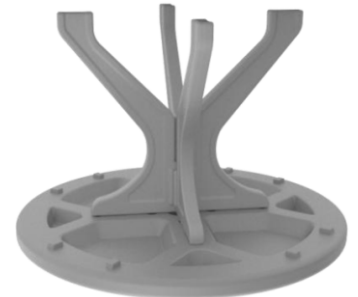

## Part Details

Table Top Leg x 1

Table Bottom Leg x 1

Table Top x 1

Instruction Manual x 1

List of Parts	No.
Table Top	1
Table Top Leg	1
Table Bottom Leg	1
Instruction Manual	1

### Assembly Instructions

**Before starting the assembly, lay out a carpet on the floor to avoid scratches.**

Position the table top leg above the table bottom leg and press down on the top leg, fitting both together.

Lay the table top face down. Pick up the assembled leg and turn it upside down making sure it aligns with the grooves on the underside of the table top. Firmly push the assembled leg downwards to secure it into position.

**Your Round Table Plastic is now ready for use!**

Model No: 9730-SP

**2+ YEARS**

Scan to Connect

*Before starting the assembly, please ensure that the part quantity matches the numbers listed in the manual. If you find any discrepancies in the part count or encounter any product-related issues, feel free to reach out to us at +918221001033 or connect with us via WhatsApp in between 9:30-6PM, Monday to Saturday. We're here to assist you!*