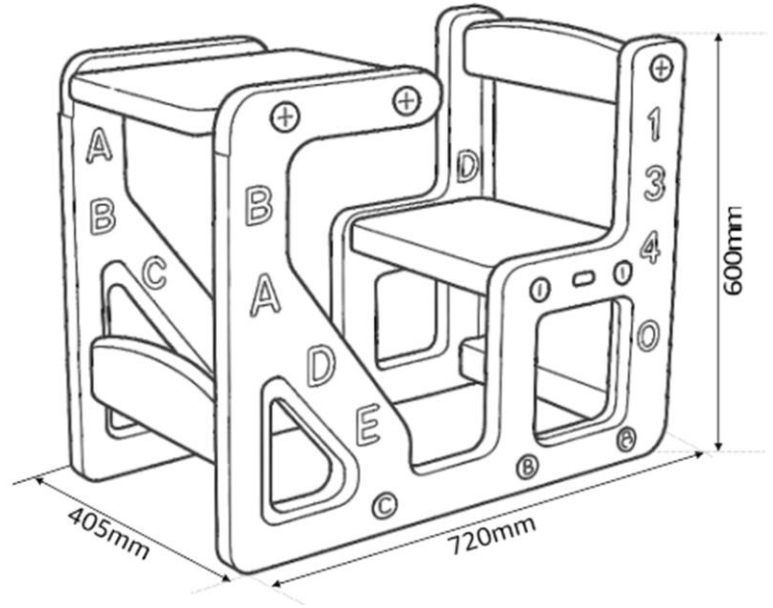

## Specifications:

Model No: MMS\_1

Seat Capacity: 1

Seat Height: 315mm (12.4 Inch)

Net Weight: 5.4 Kg

Intended Use: School and Home

Surface Finish: Gloss

Plastic Color: Red-Yellow, Purple-Yellow,

## Product Dimensions

Dimension Unit	Length	Width	Height
MM	720	405	600
Inch	28.3	16	23.6

\*Dimensional Tolerance:  $\pm 10$ mm